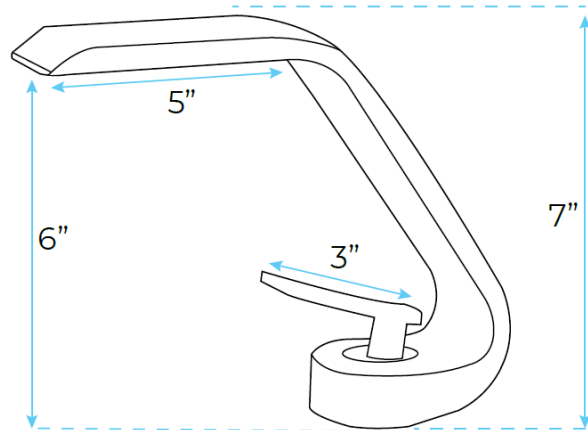

RENO CONTEMPORARY DECK MOUNT SINK FAUCET SPECS

Specs:

- Category: Bathroom Sink Faucet
- Installation Type: Deck Mounted
- Installation Holes: 1
- Quantity of handles: 1
- Craft: Oil-rubbed Bronze
- Style: Modern
- Color: Black Bronze
- Flow Velocity: 2 GPM(7.57L/min)
- With/Without Hot and Cold Water Switches:
 - Yes
 - Valve Type: Ceramic Valve
 - Spout Material: Brass
 - Handle Material: Brass