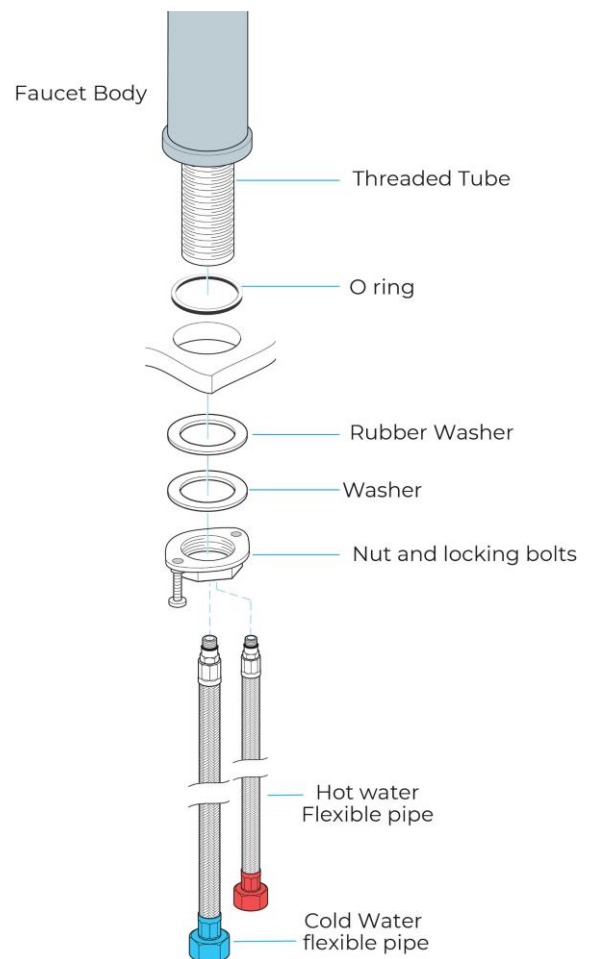

RENO CONTEMPORARY DECK MOUNT SINK FAUCET SPECS

Specs:

- Category: Bathroom Sink Faucet
- Installation Type: Deck Mounted
- Installation Holes: 1
- Quantity of handles: 1
- Craft: Oil-rubbed Bronze
- Style: Modern
- Color: Black Bronze
- Flow Velocity: 2 GPM(7.57L/min)
- With/Without Hot and Cold Water Switches:
 - Yes
 - Valve Type: Ceramic Valve
 - Spout Material: Brass
 - Handle Material: Brass